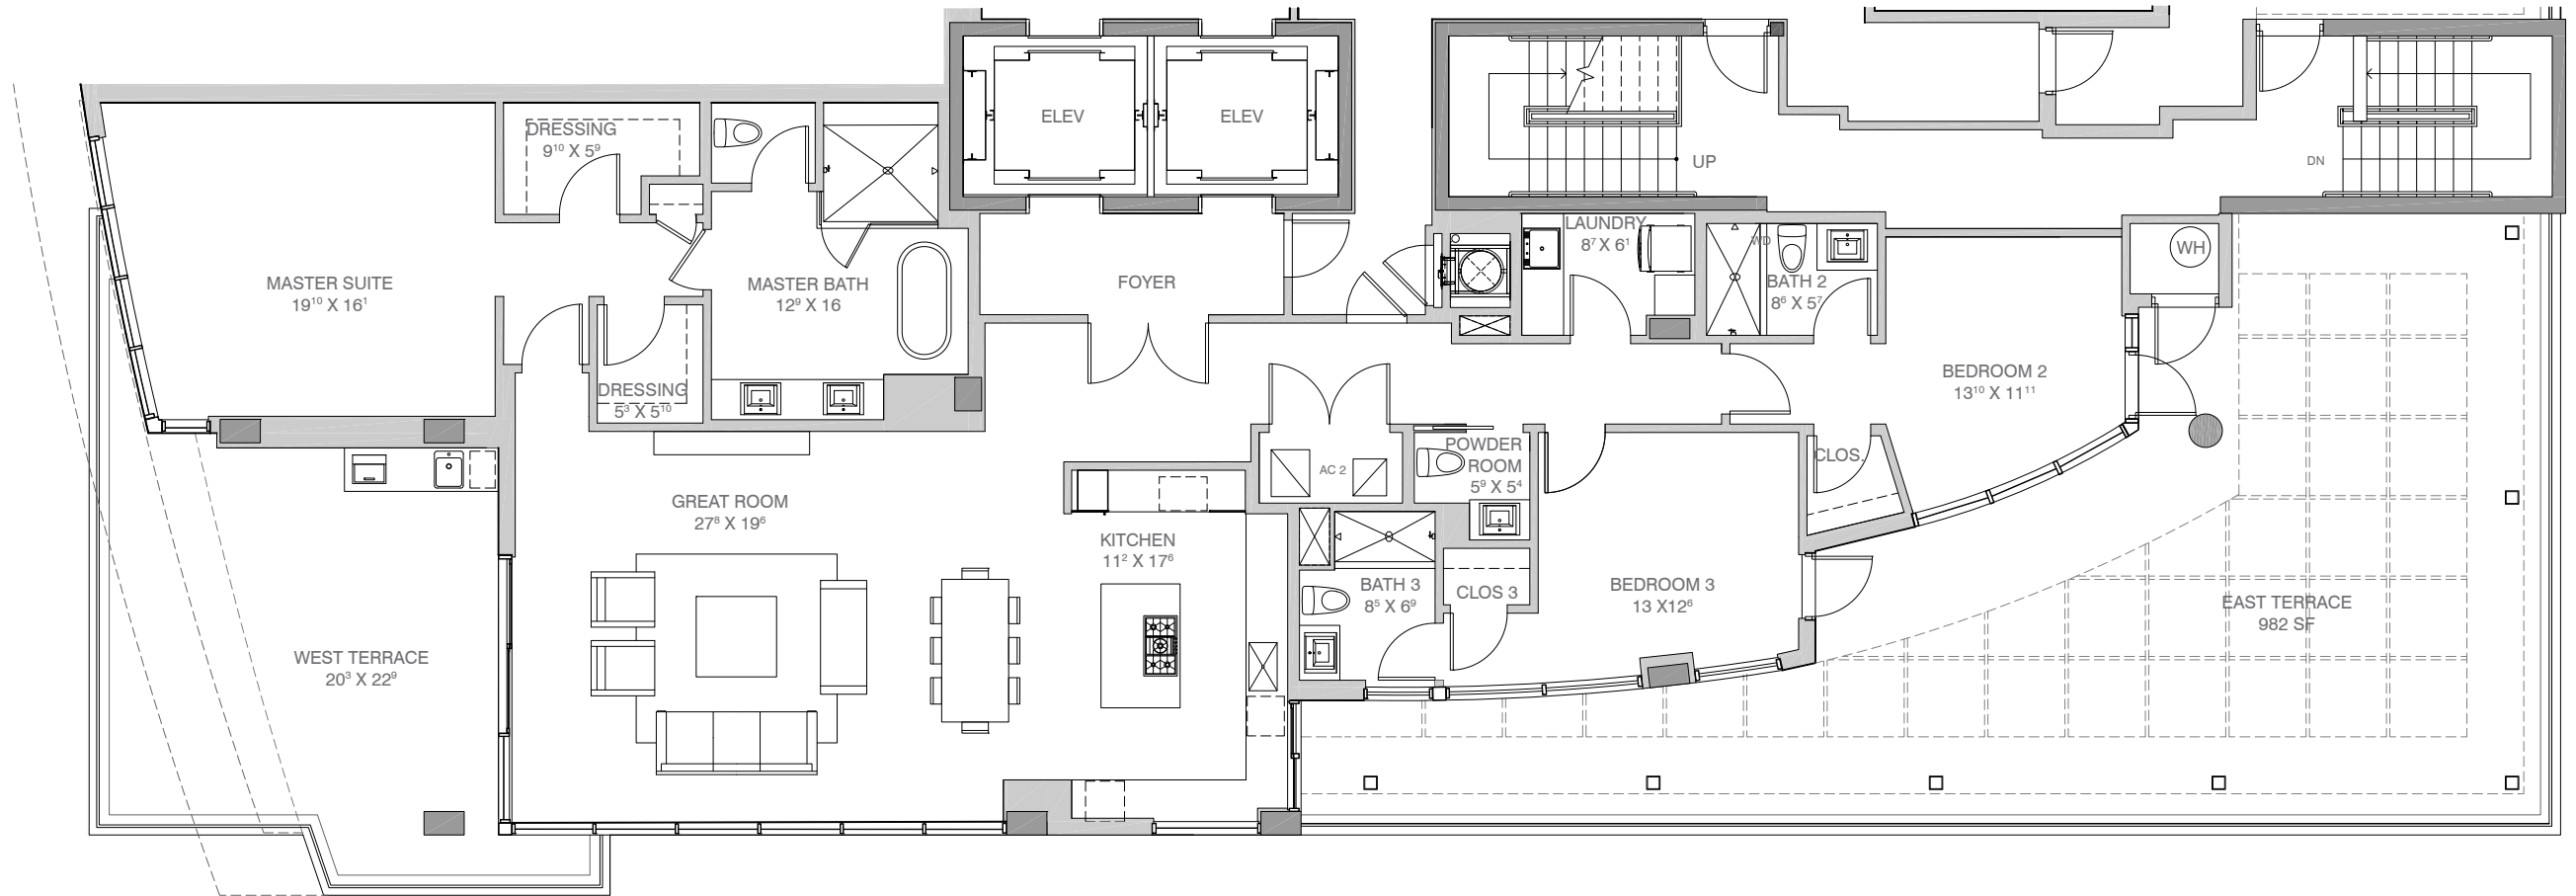

ADAGIO

FORT LAUDERDALE BEACH

RESIDENCE 301 LANAI

3 Bedrooms / 3.5 Baths
 2,383 Interior sq. ft.
 1,443 Exterior sq. ft.
 3,826 Total sq. ft.

ORAL REPRESENTATIONS CANNOT BE RELIED UPON AS CORRECTLY STATING REPRESENTATIONS OF THE DEVELOPER. FOR CORRECT REPRESENTATIONS, MAKE REFERENCE TO THIS BROCHURE AND TO THE DOCUMENTS REQUIRED BY SECTION 718.503, FLORIDA STATUTES, TO BE FURNISHED BY A DEVELOPER TO A BUYER OR LESSEE.

The square footage areas used in this brochure include the outer walls surrounding the unit and half the demising wall separating units and areas under roof but not within the walls inside of the unit. Please refer to the survey included as an exhibit to the prospectus for the actual square footage of the units. The square footages used in this brochure are provided so that buyers can compare square footages being used by sellers in other communities. Prices, rendering details, and availability are subject to change without notice. Void where prohibited by law.